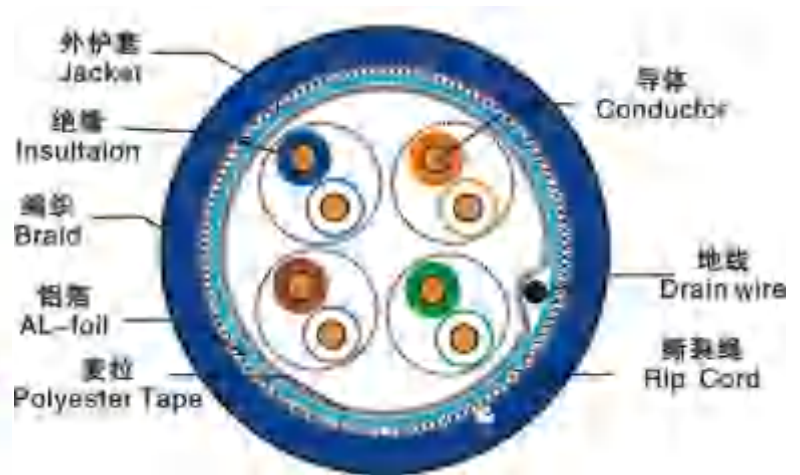

Length	305m(100ft)/Drum
Packing	Wooden spool(wooden drum)
Test	100% Passed the FLUKE 90M link and 100M channel test
Reference Standard	YD/T1019-2001,ISO/EC 11801,ANSI/TIAEIA-568B,UL444
Certificates	CE, RoHS, ISO9001
Customizing	Color of PVC jacket, marking words on cable & customized packaging

CAT5E SFTP CABLE

Item	Indoor SF/UTP Cat5E Cable 305m
Type	CAT5E
shielding structure	SF/UTP
Conductor	Bare Copper,24 AWG
Number Of Conductor	4 Pairs
Conductor diameter	1/0.48mm,110.49mm,1/0.50mm,110.51mm
Insulation	HDPE
shield	Mylar +AL-foil
Braiding	64 or 80*0.12mm ALM,0.1mm Tc
Drain wire	0.4mm ,TC,CCA,TCCS
Jacket	PVC,LSZH,PE(outdoor),PVC+PE double sheath
Flame Retardancy	CM,CMX,CMR,CMP,Fca,Eca,Dca,Cca,B2ca
Color	As client's request
Length	305m(100ft)/Drum
Packing	Wooden spool(wooden drum)
Test	100%Passed the FLUKE 90M link and 100M channel test