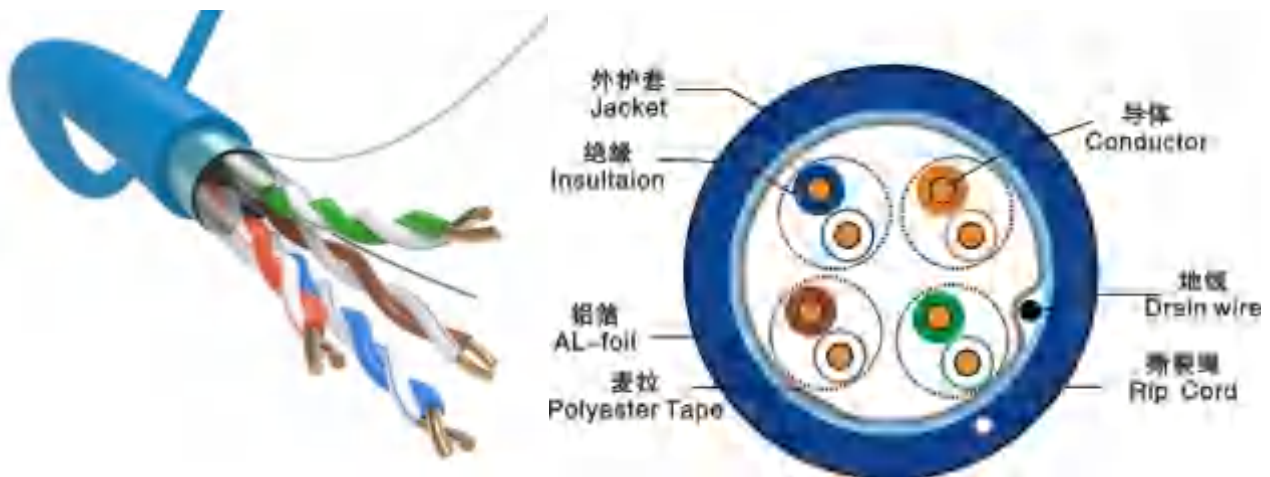

CAT5E UTP CABLE

Item	Indoor UUTP Cat5E Cable 305m
Type	CAT5E
shielding structure	U/UTP
conductor	Bare Copper,24 AWG
Number Of Conductor	4 Pairs
conductor diameter	1/0.45mm, 1/0.46mm,1/0.47mm,1/0.48mm, 1/0.49mm,1/0.50mm,1/0.50mm
Insulation	HDPE
Jacket	PVC,LSZH,PE(outdoor), PVC+PE double sheath
Flame Retardant	cM,CMX,CMR,CMP,Fca,Eca,Dca,Cca,B2ca
color	As client's request
Length	305m/1000ft per pull box
Packing	Pull box, 2 boxes /carton
Test	100% Passed the FLUKE 90M link and 100M channel test
Reference Standard	YD/T1019-2001,ISO/EC 11801,ANSVTIA/EIA-568B,UL444
Certificates	CE,RoHS, ISO9001
customizing	Color of PVC jacket,marking words on cable & customized packaging

CAT5E FTP CABLE

Item	Indoor U/UTP Cat5E Cable 305m
Type	CAT5E
shielding structure	U/UTP
Conductor	Bare Copper,24AWG
Number Of Conductor	4 Pairs
Conductor diameter	1/0.45mm, 1/0.46mm,1/0.47mm,1/0.48mm, 1/0.49mm,1/0.50mm,1/0.50mm
Insulation	HDPE
Jacket	PVC,LSZH,PE(outdoor), PVC+PE double sheath
Flame Retardant	CM,CMX,CMR,CMP,Fca,Eca,Dca,Cca,B2ca
Color	As client's request
Length	305m/1000ft per pull box
Packing	Pull box, 2 boxes carton
Test	100%Passed the FLUKE 90M link and 100M channel test
Reference Standard	YD/T1019-2001,ISOIEC 11801,ANSVTIA/EIA-568B,UL444
certificates	CE, RoHS, ISO9001
customizing	Color of PVC jacket, marking words on cable & customized packaging

CAT5E FTP CABLE

Item	Indoor F/UTP Cat5E Cable 305m
Type	CAT5E
shielding structure	FIUTP
Conductor	Bare Copper,24 AWG
Number Of Conductor	4 Pairs
Conductor diameter	1/0.48mm,1/0.49mm,1/0.50mm,1/0.51mm
Insulation	HDPE
shield	Mylar +AL-foil
Drain wire	0.4mm ,TC,CCA,TCCS
Jacket	PVC,LSZH,PE(outdoor),PVC+PE double sheath
Flame Retardant	CM,CMX,CMR,CMP,Fca,Eca,Dca,Cca,B2ca
Color	As client's request